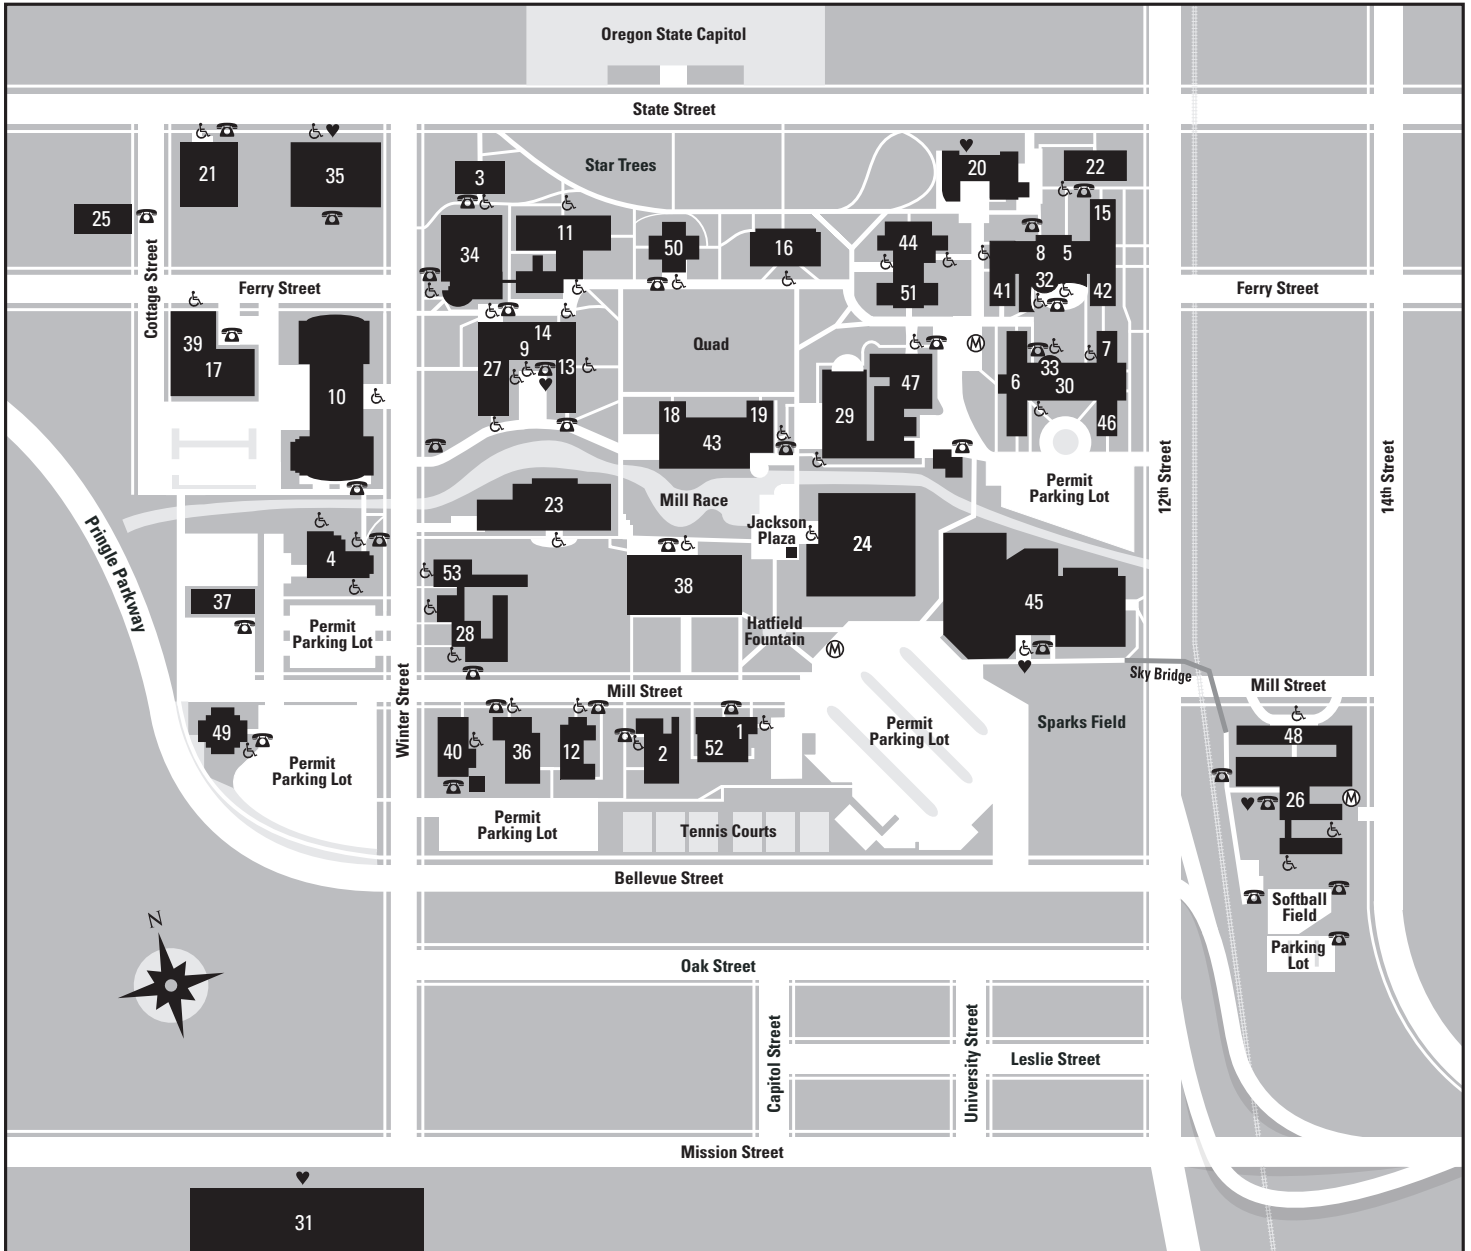

WILLAMETTE UNIVERSITY CAMPUS MAP

- | | | |
|--|--|--|
| <ul style="list-style-type: none"> 1 Admission Office (CLA) 2 Alpha Chi Omega Sorority 3 Art Building 4 Atkinson Graduate School of Management (Seeley G. Mudd Building) 5 Baxter Hall 6 Belknap Hall 7 Beta Theta Pi Fraternity 8 Bishop Wellness Center 9 Campus Safety 10 College of Law (Truman Wesley Collins Legal Center) 11 Collins Science Center 12 Delta Gamma Sorority 13 Doney Hall 14 Doney North Offices* 15 East House 16 Eaton Hall 17 Executive Building* 18 Fine Arts West 19 Fine Arts East 20 Ford Hall (Est. completion fall 2009) | <ul style="list-style-type: none"> 21 Hallie Ford Museum of Art 22 Gatke Hall 23 Goudy Commons 24 Mark O. Hatfield Library 25 Haseldorf Apartments 26 Kaneko Commons 27 Lausanne Hall 28 Lee House 29 Mary Stuart Rogers Music Center (Hudson Hall) 30 Matthews Hall 31 McCulloch Stadium and Athletics Complex 32 Montag Center 33 Office of International Education and the Writing Center 34 Olin Science Center 35 Oregon Civic Justice Center 36 Pi Beta Phi Sorority 37 Physical Plant 38 Putnam University Center* 39 School of Education and Willamette Academy | <ul style="list-style-type: none"> 40 Shepard House 41 Sigma Chi Fraternity 42 Sigma Alpha Epsilon Fraternity 43 Smith Auditorium 44 Smullin Hall 45 Lestle J. Sparks Center 46 Terra House 47 Theatre Playhouse 48 Tokyo International University of America 49 University Apartments 50 Waller Hall* 51 Walton Hall 52 Willamette International Studies House (WISH) 53 York House |
|--|--|--|

* See reverse side for specific offices within the building.

♿ Handicapped Access
☎ Emergency Telephone
♥ Automated External Defibrillator
Ⓜ Short-term Parking Meters